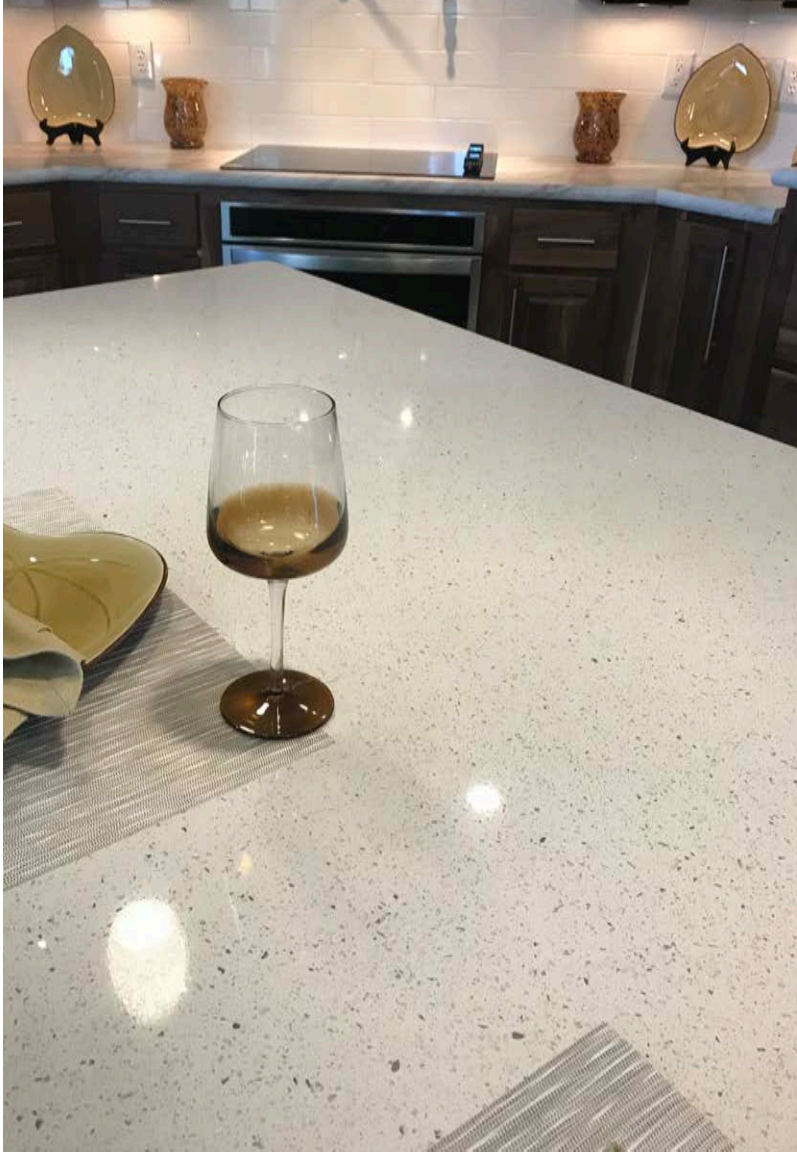

*Natural stones are products of the nature. Therefore, variations in color, pattern, texture and veining must be accepted. These differences and variations in stone should be considered as the beauty of natural stone instead of flaws.